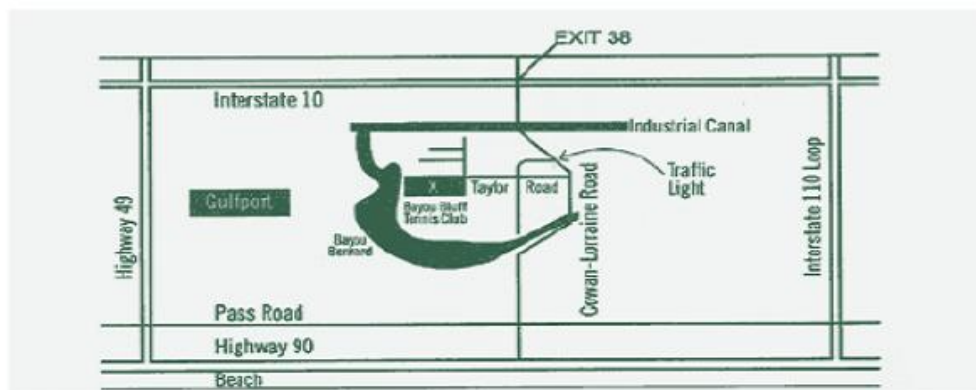

Valentine's Day with GCDSS

***** NEW LOCATION *****

This event will be held at the
Bayou Bluff Tennis Club in GULFPORT.

11553 West Taylor Road

This event is scheduled during our normal monthly support group meeting
time which will be converted to wonderful Valentine's celebration of love and
friendship.

Saturday

Date: 02/13/2010

Time: 4:30-6:00

From Cowan Road, turn west at the traffic light onto Carl Leggett Drive. Proceed until you see Bessie's Milk Jug convenience store. Turn right on West Taylor. Proceed through residential area 1/4 mile. Bayou Bluff is on the left.